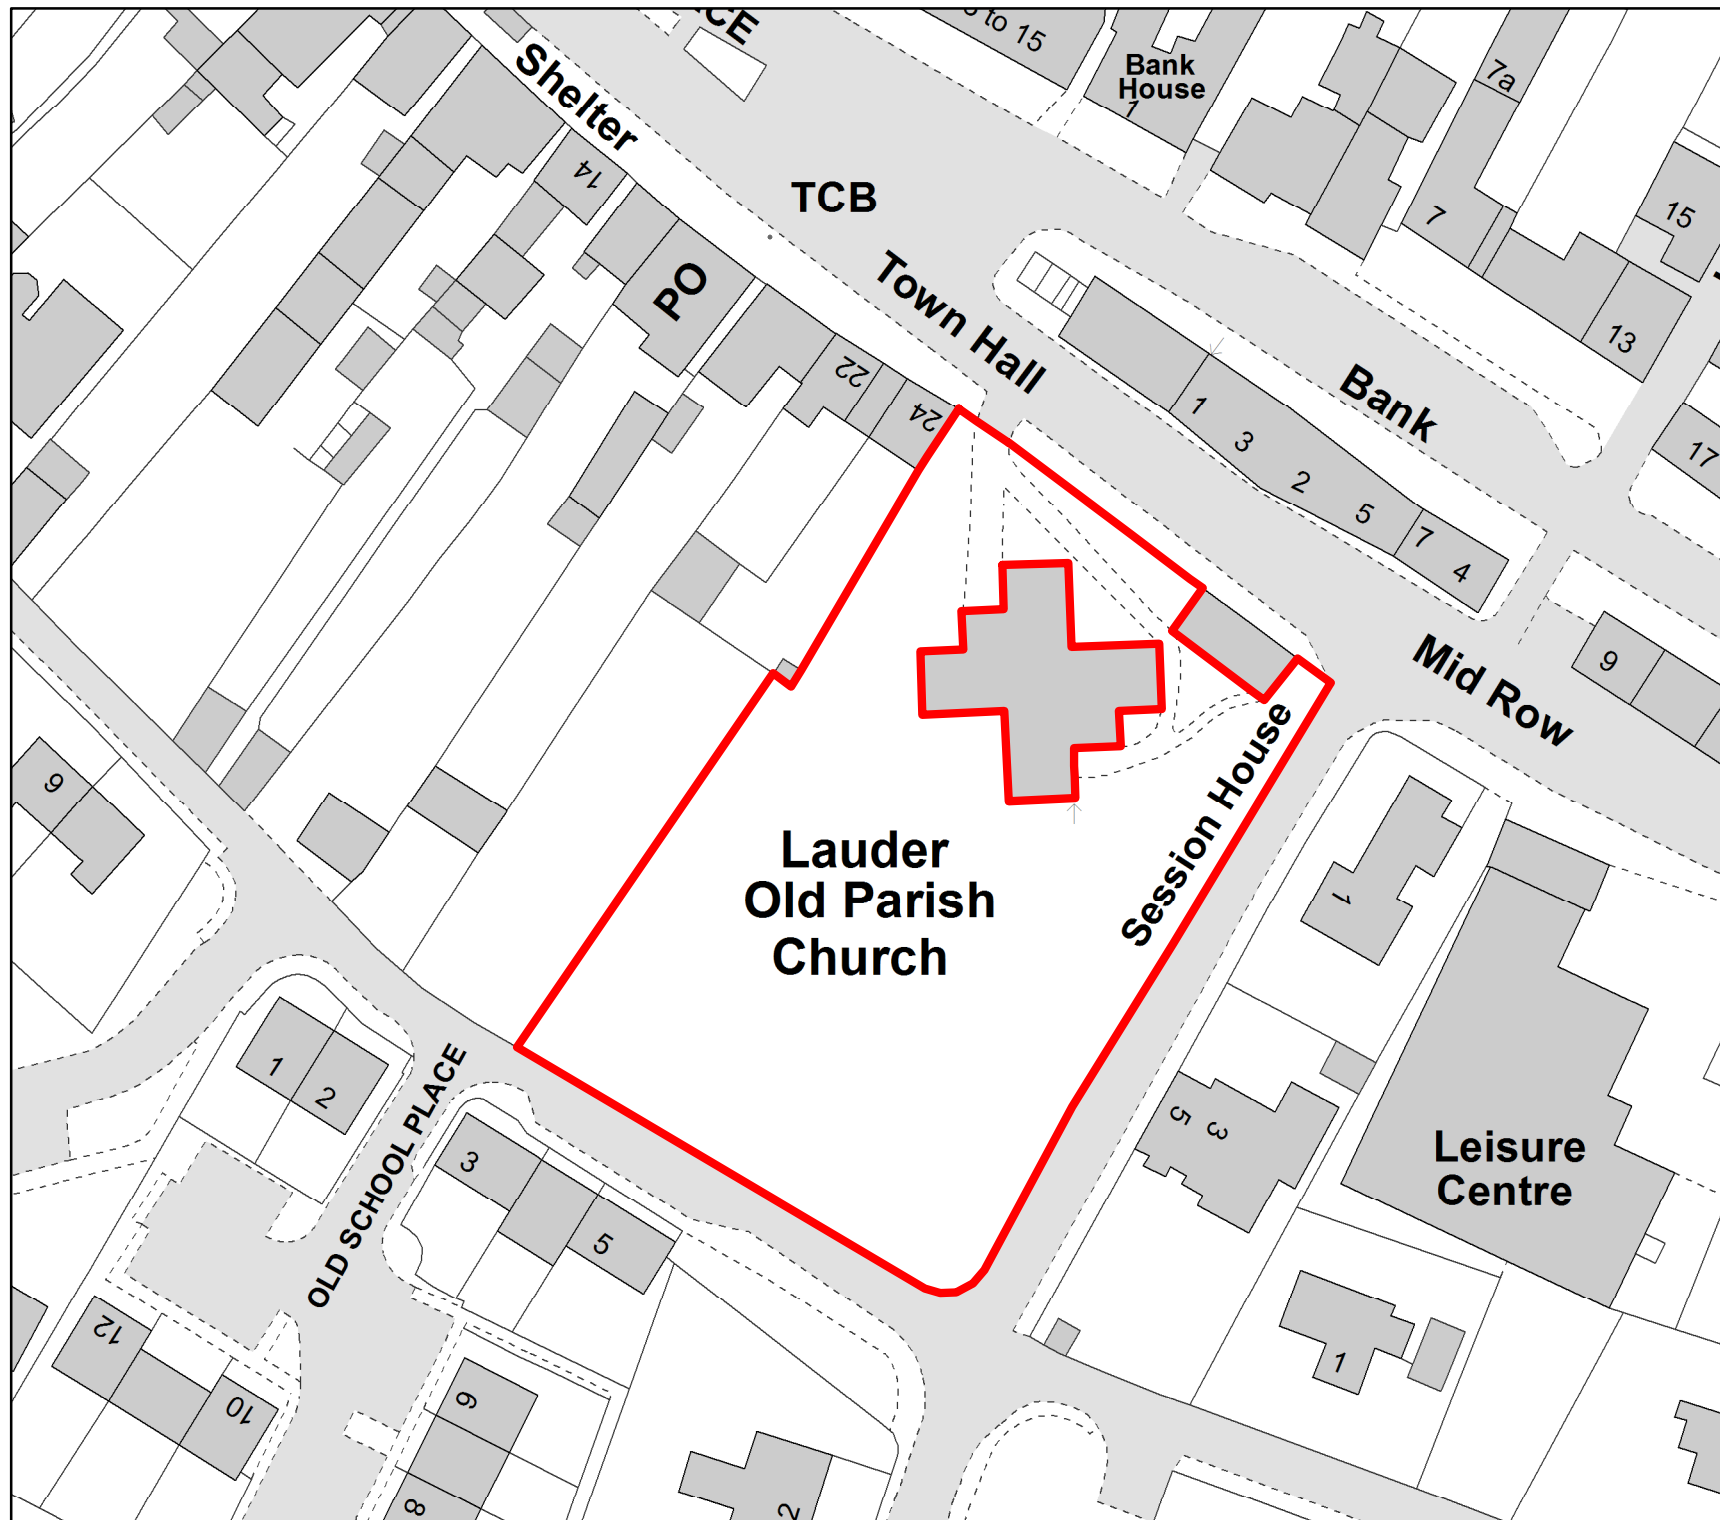

1:750

### Cemetery

**Lauder Cemetery (Old)  
East High Street  
Lauder**

**Area: 3,202.64 sq m o.t.**

**UPRN: LD013/02**

This map has been prepared by  
Estate Management  
Commercial Services  
Crown Copyright all rights reserved.  
Scottish Borders Council, Licence  
100023423, 2019.